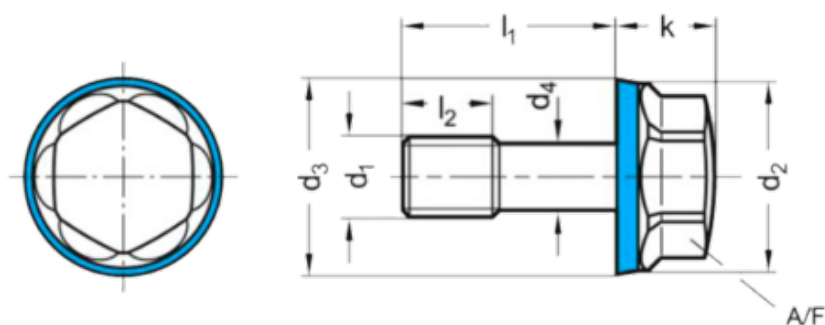

Article number: 201581M525PLE1

Description: E+G Nut GN 1582-M5-25-PL-E-1
Hygienic design

Measures

a1	= 6-11	l1	= 25
a2	= 11-14	l2	= 6
a3	= 14-19	l3	= 2.5
AF	= 8	Weight	= 6
d3	= 11.8		
d4 -0,2 = -			
d5	= 5.5		
k	= 7		