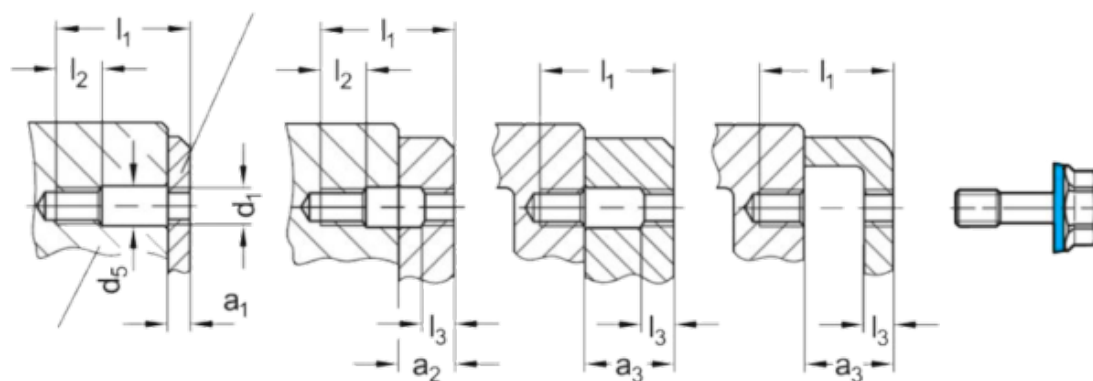

Article number: 201581M525PLE1

Description: E+G Nut GN 1582-M5-25-PL-E-1
Hygienic design

Measures

a1	= 6-11	l1	= 25
a2	= 11-14	l2	= 6
a3	= 14-19	l3	= 2.5
AF	= 8	Weight	= 6
d3	= 11.8		
d4 -0,2 = -			
d5	= 5.5		
k	= 7		